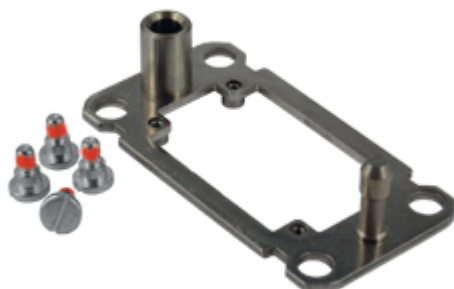

Part number

CR 16 DF

Docking frame, size "77.27", for inserts size "77.27" and frames for 4 inserts

Product description

Product type	Docking frame
Size	Size 77.27
Specification	For inserts size "77.27" and frames for 4 inserts

Further technical details

Weight	110,00 g
---------------	----------

General ordering information

EAN13 code	8015747046787
eCl@ss 8.1	27440210
ETIM 7.0	EC002310

Packaging Information

Packaging length	220,00 mm
Packaging height	130,00 mm
Packaging width	240,00 mm
Packaging weight	2,38 kg
Packaging volume	6,86 dm ³
Packaging description	Carton box
Packaging quantity	20 Pcs
Packaging EAN code	8015747044752
Sub-packaging weight	0,12 kg
Sub-packaging description	Plastic bag
Sub-packaging quantity	1 Pcs
Sub-packaging EAN barcode	8015747060202