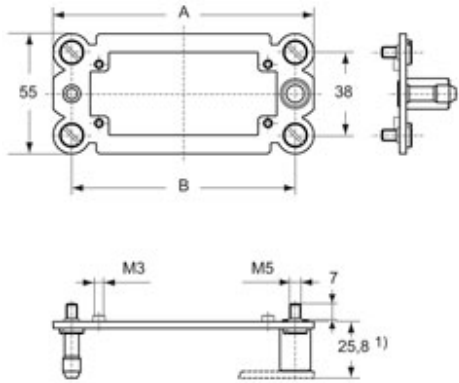

Part number

CR 16 DF

Catalogue drawings

Notes

California Proposition 65 Information

WARNING

This product can expose you to lead and its compounds, known to the State of California to cause cancer and/or reproductive toxicity. For more information go to www.P65Warnings.ca.gov.