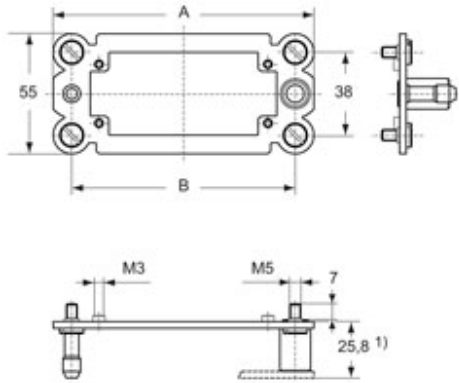

Part number

CR 06 DF

Catalogue drawings

Notes

California Proposition 65 Information

WARNING

This product can expose you to lead and its compounds, known to the State of California to cause cancer and/or reproductive toxicity. For more information go to www.P65Warnings.ca.gov.