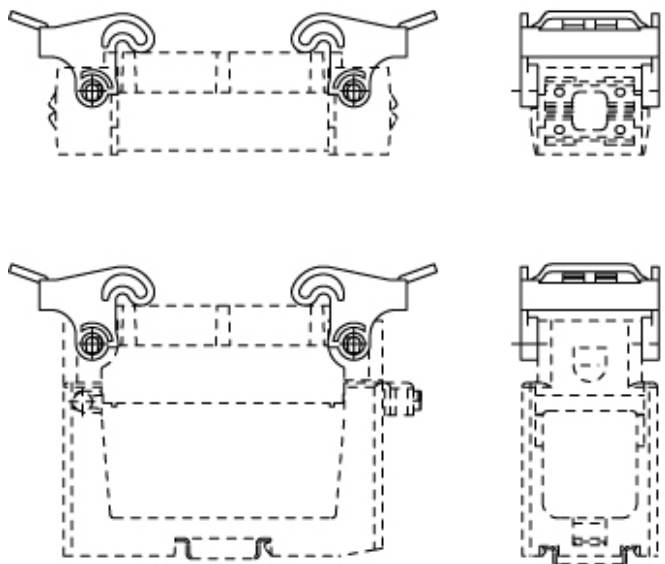

#### Packaging Information

**Packaging length** 245,00 mm  
**Packaging height** 165,00 mm  
**Packaging width** 215,00 mm  
**Packaging volume** 8,69 dm<sup>3</sup>  
**Packaging description** Carton box  
**Packaging quantity** 30 Pcs  
**Packaging EAN code** 8015747297684  
**Sub-packaging description** Carton box  
**Sub-packaging quantity** 1 Pcs  
**Sub-packaging EAN barcode** 8015747036719

Part number  
**COB L**

Catalogue drawings

**COB L**

Notes