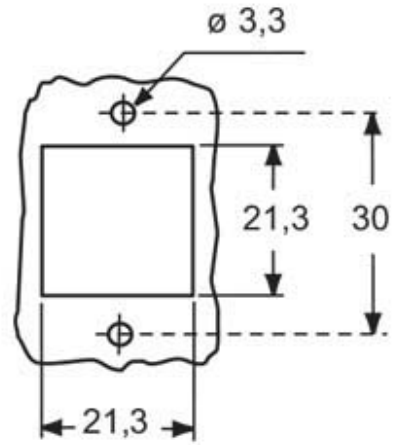

Part number

CKAXE 03 IA

Angled Bulkhead mounting housing, E-Xtreme® C-TYPE series, with 1 lever without cable entry, size "21.21"

Product description

Product type	Angled bulkhead mounting housing
Series	E-Xtreme® C-TYPE
Closing type	With 1 lever
Size	Size "21.21"
Cable entry	Without cable entry

Technical data

IP degree of protection IP44 - IP66 / IP67 / IP69 with CKR 65 (D)

Further technical details

Weight	30,60 g
Operating temperature range (min, max)	-40°C...+125°C

Material properties

Main material	Zinc die-cast
Other materials	Lever: Stainless steel
Colour	RAL 7040 grey
RoHs conformity	Compliant
China RoHs - EFUP	E
REACH SVHC substances	No

Part number

CKAXE 03 IA

Catalogue drawings

Catalogue drawings

Notes