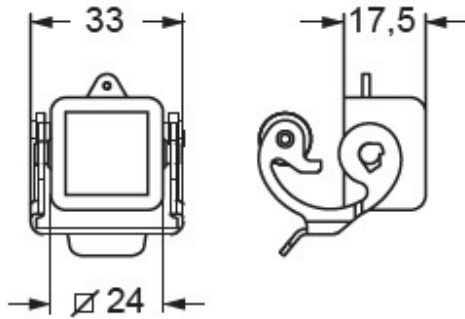

Part number

CKAXE 03 CXA

Catalogue drawings

Notes