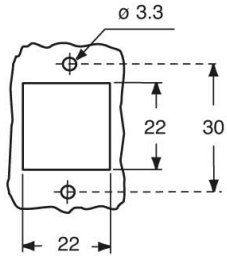

Part number

CKAX 03 ILSA

Bulkhead mounting housing, CKA series, with 1 lever, size "21.21", for male inserts, with self-closing metal cover

Product description

Product type	Bulkhead mounting housing
Series	CKA
Closing type	With 1 lever
Size	Size "21.21"
Cable entry	Without cable entry
Specification	For male inserts, with self-closing metal cover

Technical data

IP degree of protection	IP44 - IP66 / IP67 / IP69 with CKR 65 (D)
--------------------------------	---

Further technical details

Weight	60,70 g
Operating temperature range (min, max)	-40°C...+125°C

UL	ECBT2
cUL	ECBT8

General ordering information

EAN13 code	8015747027328
eCl@ss 8.1	27440202
ETIM 7.0	EC000437

Packaging Information

Sub-packaging length	185,00 mm
Sub-packaging height	40,00 mm
Sub-packaging width	155,00 mm
Sub-packaging weight	0,61 kg
Sub-packaging volume	1,15 dm ³
Sub-packaging description	Carton box
Sub-packaging quantity	10 Pcs
Sub-packaging EAN barcode	8015747034357

Part number

CKAX 03 ILSA

Catalogue drawings

panel cut-out for enclosures, dimensions in mm

CKA ILS

CKA ILSA

CKAX ILS

CKAX ILSA