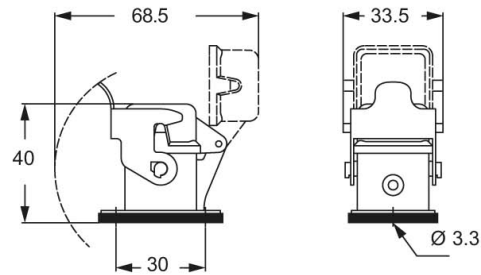

Part number

CKAX 03 ILSA

Bulkhead mounting housing, CKA series, with 1 lever, size "21.21", for male inserts, with self-closing metal cover

Product description

Product type	Bulkhead mounting housing
Series	CKA
Closing type	With 1 lever
Size	Size "21.21"
Cable entry	Without cable entry
Specification	For male inserts, with self-closing metal cover

Technical data

IP degree of protection	IP44 - IP66 / IP67 / IP69 with CKR 65 (D)
--------------------------------	---

Further technical details

Weight	60,70 g
Operating temperature range (min, max)	-40°C...+125°C

UL	ECBT2
cUL	ECBT8

General ordering information

EAN13 code	8015747027328
eCl@ss 8.1	27440202
ETIM 7.0	EC000437

Packaging Information

Sub-packaging length	185,00 mm
Sub-packaging height	40,00 mm
Sub-packaging width	155,00 mm
Sub-packaging weight	0,61 kg
Sub-packaging volume	1,15 dm ³
Sub-packaging description	Carton box
Sub-packaging quantity	10 Pcs
Sub-packaging EAN barcode	8015747034357

Part number

CKAX 03 ILSA

Catalogue drawings

panel cut-out for enclosures, dimensions in mm

CKA ILS

CKA ILSA

CKAX ILS

CKAX ILSA