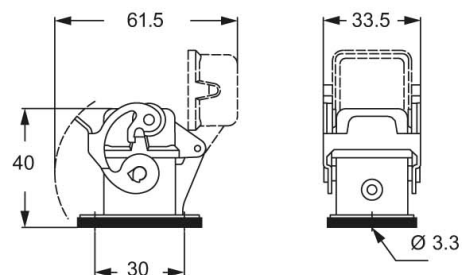

Part number

CKAX 03 ILSA

Bulkhead mounting housing, CKA series, with 1 lever, size "21.21", for male inserts, with self-closing metal cover

Product description

Product type	Bulkhead mounting housing
Series	CKA
Closing type	With 1 lever
Size	Size "21.21"
Cable entry	Without cable entry
Specification	For male inserts, with self-closing metal cover

Technical data

IP degree of protection	IP44 - IP66 / IP67 / IP69 with CKR 65 (D)
--------------------------------	---

Further technical details

Weight	60,70 g
Operating temperature range (min, max)	-40°C...+125°C

UL	ECBT2
cUL	ECBT8

General ordering information

EAN13 code	8015747027328
eCl@ss 8.1	27440202
ETIM 7.0	EC000437

Packaging Information

Sub-packaging length	185,00 mm
Sub-packaging height	40,00 mm
Sub-packaging width	155,00 mm
Sub-packaging weight	0,61 kg
Sub-packaging volume	1,15 dm ³
Sub-packaging description	Carton box
Sub-packaging quantity	10 Pcs
Sub-packaging EAN barcode	8015747034357

Part number

CKAX 03 ILSA

Catalogue drawings

panel cut-out for enclosures, dimensions in mm

CKA ILS

CKA ILSA

CKAX ILS

CKAX ILSA