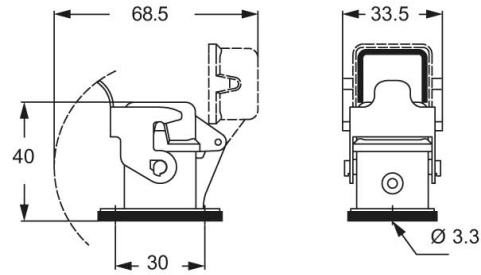

Part number

CKAX 03 ILSA

Bulkhead mounting housing, CKA series, with 1 lever, size "21.21", for male inserts, with self-closing metal cover

Product description

Product type	Bulkhead mounting housing
Series	CKA
Closing type	With 1 lever
Size	Size "21.21"
Cable entry	Without cable entry
Specification	For male inserts, with self-closing metal cover

Technical data

IP degree of protection	IP44 - IP66 / IP67 / IP69 with CKR 65 (D)
--------------------------------	---

Further technical details

Weight	60,70 g
Operating temperature range (min, max)	-40°C...+125°C

UL	ECBT2
cUL	ECBT8

General ordering information

EAN13 code	8015747027328
eCl@ss 8.1	27440202
ETIM 7.0	EC000437

Packaging Information

Sub-packaging length	185,00 mm
Sub-packaging height	40,00 mm
Sub-packaging width	155,00 mm
Sub-packaging weight	0,61 kg
Sub-packaging volume	1,15 dm ³
Sub-packaging description	Carton box
Sub-packaging quantity	10 Pcs
Sub-packaging EAN barcode	8015747034357

Part number

CKAX 03 ILSA

Catalogue drawings

panel cut-out for enclosures, dimensions in mm

CKA ILS

CKA ILSA

CKAX ILS

CKAX ILSA