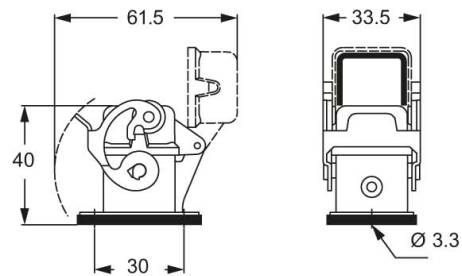

Part number

CKAX 03 ILSA

Bulkhead mounting housing, CKA series, with 1 lever, size "21.21", for male inserts, with self-closing metal cover

Product description

Product type	Bulkhead mounting housing
Series	CKA
Closing type	With 1 lever
Size	Size "21.21"
Cable entry	Without cable entry
Specification	For male inserts, with self-closing metal cover

Technical data

IP degree of protection	IP44 - IP66 / IP67 / IP69 with CKR 65 (D)
--------------------------------	---

Further technical details

Weight	60,70 g
Operating temperature range (min, max)	-40°C...+125°C

UL	ECBT2
cUL	ECBT8

General ordering information

EAN13 code	8015747027328
eCl@ss 8.1	27440202
ETIM 7.0	EC000437

Packaging Information

Sub-packaging length	185,00 mm
Sub-packaging height	40,00 mm
Sub-packaging width	155,00 mm
Sub-packaging weight	0,61 kg
Sub-packaging volume	1,15 dm ³
Sub-packaging description	Carton box
Sub-packaging quantity	10 Pcs
Sub-packaging EAN barcode	8015747034357

Part number

CKAX 03 ILSA

Catalogue drawings

panel cut-out for enclosures, dimensions in mm

CKA ILS

CKA ILSA

CKAX ILS

CKAX ILSA