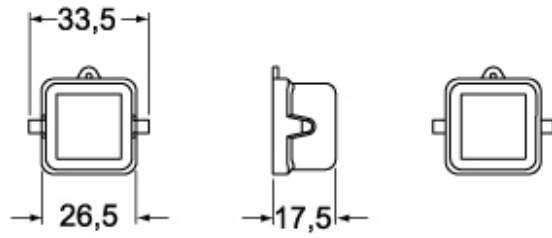

Part number

CKAE 03 CA

Catalogue drawings

Notes