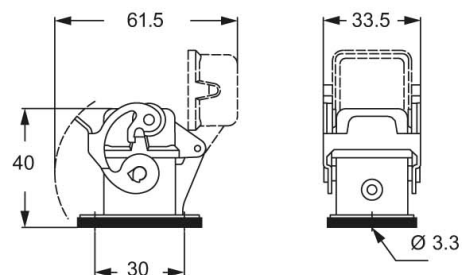

# CKA 03 ILSA

Bulkhead mounting housing, CKA series, with 1 lever, size "21.21", for male inserts, with self-closing metal cover

Product description	
<b>Product type</b>	Bulkhead mounting housing
<b>Series</b>	CKA
<b>Closing type</b>	With 1 lever
<b>Size</b>	Size "21.21"
<b>Cable entry</b>	Without cable entry
<b>Specification</b>	For male inserts, with self-closing metal cover
Technical data	
<b>IP degree of protection</b>	IP44 - IP66 / IP67 / IP69 with CKR 65 (D)
Further technical details	
<b>Weight</b>	57,00 g
<b>Operating temperature range (min, max)</b>	-40°C...+125°C

Material properties	
<b>Main material</b>	Zinc die-cast
<b>Other materials</b>	Lever: Galvanized steel Gasket: TPE
<b>Colour</b>	RAL 7040 grey
<b>RoHs conformity</b>	Compliant
<b>China RoHs - EFUP</b>	E
<b>REACH SVHC substances</b>	No
Approvals / Standards	
<b>UL</b>	ECBT2
<b>cUL</b>	ECBT8
General ordering information	
<b>EAN13 code</b>	8015747024037
<b>eCl@ss 8.1</b>	27440202
<b>ETIM 7.0</b>	EC000437
Packaging Information	
<b>Packaging length</b>	330,00 mm
<b>Packaging height</b>	230,00 mm
<b>Packaging width</b>	205,00 mm
<b>Packaging weight</b>	6,43 kg
<b>Packaging volume</b>	15,56 dm <sup>3</sup>
<b>Packaging description</b>	Carton box
<b>Packaging quantity</b>	100 Pcs
<b>Packaging EAN code</b>	8015747234245
<b>Sub-packaging length</b>	185,00 mm
<b>Sub-packaging height</b>	40,00 mm
<b>Sub-packaging width</b>	155,00 mm
<b>Sub-packaging weight</b>	0,64 kg
<b>Sub-packaging volume</b>	1,15 dm <sup>3</sup>
<b>Sub-packaging description</b>	Carton box
<b>Sub-packaging quantity</b>	10 Pcs
<b>Sub-packaging EAN barcode</b>	8015747027311

## Catalogue drawings

panel cut-out for enclosures, dimensions in mm

**CKA ILS**

**CKA ILSA**

**CKAX ILS**

**CKAX ILSA**

Notes