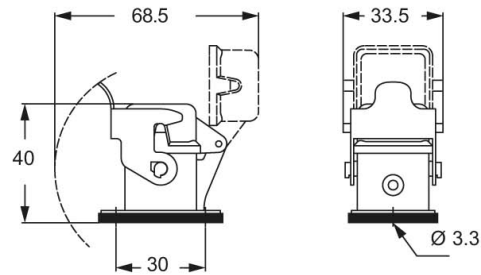

# CKA 03 ILSA

Bulkhead mounting housing, CKA series, with 1 lever, size "21.21", for male inserts, with self-closing metal cover

Product description	
<b>Product type</b>	Bulkhead mounting housing
<b>Series</b>	CKA
<b>Closing type</b>	With 1 lever
<b>Size</b>	Size "21.21"
<b>Cable entry</b>	Without cable entry
<b>Specification</b>	For male inserts, with self-closing metal cover
Technical data	
<b>IP degree of protection</b>	IP44 - IP66 / IP67 / IP69 with CKR 65 (D)
Further technical details	
<b>Weight</b>	57,00 g
<b>Operating temperature range (min, max)</b>	-40°C...+125°C

Material properties	
<b>Main material</b>	Zinc die-cast
<b>Other materials</b>	Lever: Galvanized steel Gasket: TPE
<b>Colour</b>	RAL 7040 grey
<b>RoHs conformity</b>	Compliant
<b>China RoHs - EFUP</b>	E
<b>REACH SVHC substances</b>	No
Approvals / Standards	
<b>UL</b>	ECBT2
<b>cUL</b>	ECBT8
General ordering information	
<b>EAN13 code</b>	8015747024037
<b>eCl@ss 8.1</b>	27440202
<b>ETIM 7.0</b>	EC000437
Packaging Information	
<b>Packaging length</b>	330,00 mm
<b>Packaging height</b>	230,00 mm
<b>Packaging width</b>	205,00 mm
<b>Packaging weight</b>	6,43 kg
<b>Packaging volume</b>	15,56 dm <sup>3</sup>
<b>Packaging description</b>	Carton box
<b>Packaging quantity</b>	100 Pcs
<b>Packaging EAN code</b>	8015747234245
<b>Sub-packaging length</b>	185,00 mm
<b>Sub-packaging height</b>	40,00 mm
<b>Sub-packaging width</b>	155,00 mm
<b>Sub-packaging weight</b>	0,64 kg
<b>Sub-packaging volume</b>	1,15 dm <sup>3</sup>
<b>Sub-packaging description</b>	Carton box
<b>Sub-packaging quantity</b>	10 Pcs
<b>Sub-packaging EAN barcode</b>	8015747027311

## Catalogue drawings

panel cut-out for enclosures, dimensions in mm

**CKA ILS**

**CKA ILSA**

**CKAX ILS**

**CKAX ILSA**

Notes