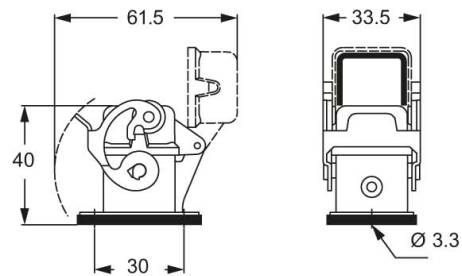

# CKA 03 ILSA

Bulkhead mounting housing, CKA series, with 1 lever, size "21.21", for male inserts, with self-closing metal cover

Product description	
<b>Product type</b>	Bulkhead mounting housing
<b>Series</b>	CKA
<b>Closing type</b>	With 1 lever
<b>Size</b>	Size "21.21"
<b>Cable entry</b>	Without cable entry
<b>Specification</b>	For male inserts, with self-closing metal cover
Technical data	
<b>IP degree of protection</b>	IP44 - IP66 / IP67 / IP69 with CKR 65 (D)
Further technical details	
<b>Weight</b>	57,00 g
<b>Operating temperature range (min, max)</b>	-40°C...+125°C

Material properties	
<b>Main material</b>	Zinc die-cast
<b>Other materials</b>	Lever: Galvanized steel Gasket: TPE
<b>Colour</b>	RAL 7040 grey
<b>RoHs conformity</b>	Compliant
<b>China RoHs - EFUP</b>	E
<b>REACH SVHC substances</b>	No
Approvals / Standards	
<b>UL</b>	ECBT2
<b>cUL</b>	ECBT8
General ordering information	
<b>EAN13 code</b>	8015747024037
<b>eCl@ss 8.1</b>	27440202
<b>ETIM 7.0</b>	EC000437
Packaging Information	
<b>Packaging length</b>	330,00 mm
<b>Packaging height</b>	230,00 mm
<b>Packaging width</b>	205,00 mm
<b>Packaging weight</b>	6,43 kg
<b>Packaging volume</b>	15,56 dm <sup>3</sup>
<b>Packaging description</b>	Carton box
<b>Packaging quantity</b>	100 Pcs
<b>Packaging EAN code</b>	8015747234245
<b>Sub-packaging length</b>	185,00 mm
<b>Sub-packaging height</b>	40,00 mm
<b>Sub-packaging width</b>	155,00 mm
<b>Sub-packaging weight</b>	0,64 kg
<b>Sub-packaging volume</b>	1,15 dm <sup>3</sup>
<b>Sub-packaging description</b>	Carton box
<b>Sub-packaging quantity</b>	10 Pcs
<b>Sub-packaging EAN barcode</b>	8015747027311

## Catalogue drawings

panel cut-out for enclosures, dimensions in mm

**CKA ILS**

**CKA ILSA**

**CKAX ILS**

**CKAX ILSA**

Notes