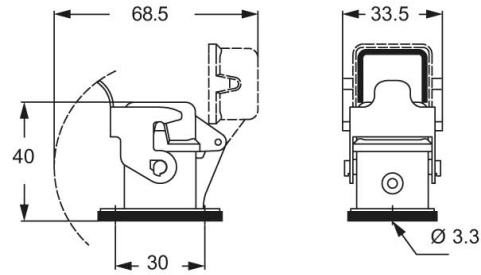

# CKA 03 ILSA

Bulkhead mounting housing, CKA series, with 1 lever, size "21.21", for male inserts, with self-closing metal cover

Product description	
<b>Product type</b>	Bulkhead mounting housing
<b>Series</b>	CKA
<b>Closing type</b>	With 1 lever
<b>Size</b>	Size "21.21"
<b>Cable entry</b>	Without cable entry
<b>Specification</b>	For male inserts, with self-closing metal cover
Technical data	
<b>IP degree of protection</b>	IP44 - IP66 / IP67 / IP69 with CKR 65 (D)
Further technical details	
<b>Weight</b>	57,00 g
<b>Operating temperature range (min, max)</b>	-40°C...+125°C

Material properties	
<b>Main material</b>	Zinc die-cast
<b>Other materials</b>	Lever: Galvanized steel Gasket: TPE
<b>Colour</b>	RAL 7040 grey
<b>RoHs conformity</b>	Compliant
<b>China RoHs - EFUP</b>	E
<b>REACH SVHC substances</b>	No
Approvals / Standards	
<b>UL</b>	ECBT2
<b>cUL</b>	ECBT8
General ordering information	
<b>EAN13 code</b>	8015747024037
<b>eCl@ss 8.1</b>	27440202
<b>ETIM 7.0</b>	EC000437
Packaging Information	
<b>Packaging length</b>	330,00 mm
<b>Packaging height</b>	230,00 mm
<b>Packaging width</b>	205,00 mm
<b>Packaging weight</b>	6,43 kg
<b>Packaging volume</b>	15,56 dm <sup>3</sup>
<b>Packaging description</b>	Carton box
<b>Packaging quantity</b>	100 Pcs
<b>Packaging EAN code</b>	8015747234245
<b>Sub-packaging length</b>	185,00 mm
<b>Sub-packaging height</b>	40,00 mm
<b>Sub-packaging width</b>	155,00 mm
<b>Sub-packaging weight</b>	0,64 kg
<b>Sub-packaging volume</b>	1,15 dm <sup>3</sup>
<b>Sub-packaging description</b>	Carton box
<b>Sub-packaging quantity</b>	10 Pcs
<b>Sub-packaging EAN barcode</b>	8015747027311

## Catalogue drawings

panel cut-out for enclosures, dimensions in mm

**CKA ILS**

**CKA ILSA**

**CKAX ILS**

**CKAX ILSA**

Notes