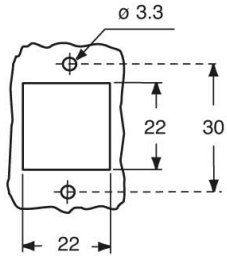

# CKA 03 ILSA

Bulkhead mounting housing, CKA series, with 1 lever, size "21.21", for male inserts, with self-closing metal cover

Product description	
<b>Product type</b>	Bulkhead mounting housing
<b>Series</b>	CKA
<b>Closing type</b>	With 1 lever
<b>Size</b>	Size "21.21"
<b>Cable entry</b>	Without cable entry
<b>Specification</b>	For male inserts, with self-closing metal cover
Technical data	
<b>IP degree of protection</b>	IP44 - IP66 / IP67 / IP69 with CKR 65 (D)
Further technical details	
<b>Weight</b>	57,00 g
<b>Operating temperature range (min, max)</b>	-40°C...+125°C

Material properties	
<b>Main material</b>	Zinc die-cast
<b>Other materials</b>	Lever: Galvanized steel Gasket: TPE
<b>Colour</b>	RAL 7040 grey
<b>RoHs conformity</b>	Compliant
<b>China RoHs - EFUP</b>	E
<b>REACH SVHC substances</b>	No
Approvals / Standards	
<b>UL</b>	ECBT2
<b>cUL</b>	ECBT8
General ordering information	
<b>EAN13 code</b>	8015747024037
<b>eCl@ss 8.1</b>	27440202
<b>ETIM 7.0</b>	EC000437
Packaging Information	
<b>Packaging length</b>	330,00 mm
<b>Packaging height</b>	230,00 mm
<b>Packaging width</b>	205,00 mm
<b>Packaging weight</b>	6,43 kg
<b>Packaging volume</b>	15,56 dm <sup>3</sup>
<b>Packaging description</b>	Carton box
<b>Packaging quantity</b>	100 Pcs
<b>Packaging EAN code</b>	8015747234245
<b>Sub-packaging length</b>	185,00 mm
<b>Sub-packaging height</b>	40,00 mm
<b>Sub-packaging width</b>	155,00 mm
<b>Sub-packaging weight</b>	0,64 kg
<b>Sub-packaging volume</b>	1,15 dm <sup>3</sup>
<b>Sub-packaging description</b>	Carton box
<b>Sub-packaging quantity</b>	10 Pcs
<b>Sub-packaging EAN barcode</b>	8015747027311

Part number

## Catalogue drawings

panel cut-out for enclosures, dimensions in mm

**CKA ILS**

**CKA ILSA**

**CKAX ILS**

**CKAX ILSA**

Notes