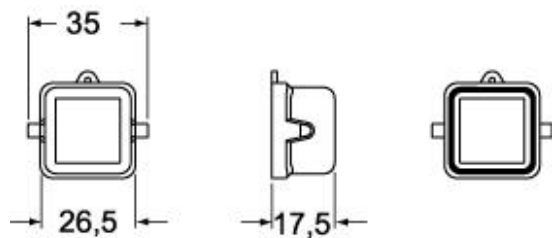

Part number

CK 03 CA

Catalogue drawings

CK C(N)