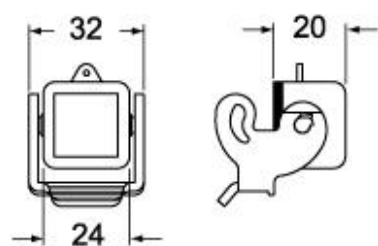

Part number

CK 03 CA

Catalogue drawings

CK C(N)

CK CA(N)

CK CX(N)

CK CXA(N)

Notes