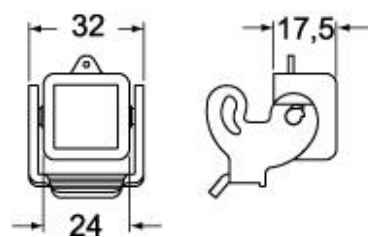

Part number
CK 03 CA

Cover,CK series, with 2 pegs, size "21.21", for male inserts, with eyelet

Product description	
Product type	Cover
Series	CK
Closing type	With 2 pegs
Size	Size "21.21"
Specification	For male inserts, with eyelet
Technical data	
IP degree of protection	IP44 - IP66 / IP67 / IP69 with CKR 65 (D)
Further technical details	
Weight	4,00 g
Operating temperature range (min, max)	-40°C...+125°C

Material properties	
Other materials	Eyelet: Nylon, galvanized brass
Colour	RAL 7035 grey
RoHs conformity	Compliant
China RoHs - EFUP	E
REACH SVHC substances	No
Approvals / Standards	
UL	ECBT2
cUL	ECBT8
General ordering information	
EAN13 code	8015747026093
eCl@ss 8.1	27440208
ETIM 7.0	EC002314
Packaging Information	
Packaging length	220,00 mm
Packaging height	130,00 mm
Packaging width	240,00 mm
Packaging weight	0,60 kg
Packaging volume	6,86 dm ³
Packaging description	Carton box
Packaging quantity	100 Pcs
Packaging EAN code	8015747222983
Sub-packaging weight	0,06 kg
Sub-packaging description	Plastic bag
Sub-packaging quantity	10 Pcs
Sub-packaging EAN barcode	8015747026109

Part number

CK 03 CA

Catalogue drawings

CK C(N)

CK CA(N)

CK CX(N)

CK CXA(N)

Notes