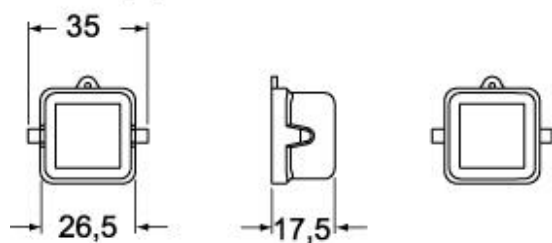

Part number
CK 03 CA

Cover,CK series, with 2 pegs, size "21.21", for male inserts, with eyelet

Product description	
Product type	Cover
Series	CK
Closing type	With 2 pegs
Size	Size "21.21"
Specification	For male inserts, with eyelet
Technical data	
IP degree of protection	IP44 - IP66 / IP67 / IP69 with CKR 65 (D)
Further technical details	
Weight	4,00 g
Operating temperature range (min, max)	-40°C...+125°C

Material properties	
Other materials	Eyelet: Nylon, galvanized brass
Colour	RAL 7035 grey
RoHs conformity	Compliant
China RoHs - EFUP	E
REACH SVHC substances	No
Approvals / Standards	
UL	ECBT2
cUL	ECBT8
General ordering information	
EAN13 code	8015747026093
eCl@ss 8.1	27440208
ETIM 7.0	EC002314
Packaging Information	
Packaging length	220,00 mm
Packaging height	130,00 mm
Packaging width	240,00 mm
Packaging weight	0,60 kg
Packaging volume	6,86 dm ³
Packaging description	Carton box
Packaging quantity	100 Pcs
Packaging EAN code	8015747222983
Sub-packaging weight	0,06 kg
Sub-packaging description	Plastic bag
Sub-packaging quantity	10 Pcs
Sub-packaging EAN barcode	8015747026109

Part number

CK 03 CA

Catalogue drawings

CK C(N)

CK CA(N)

CK CX(N)

CK CXA(N)

Notes