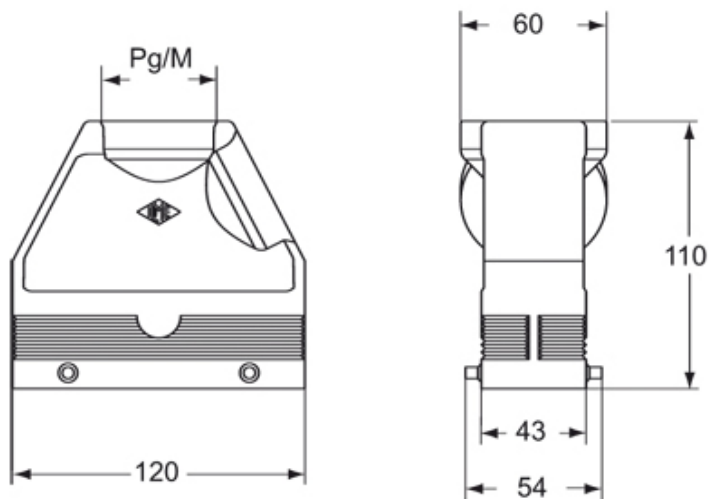

Part number

CIV 24.36

Catalogue drawings

CIV MIV

Notes