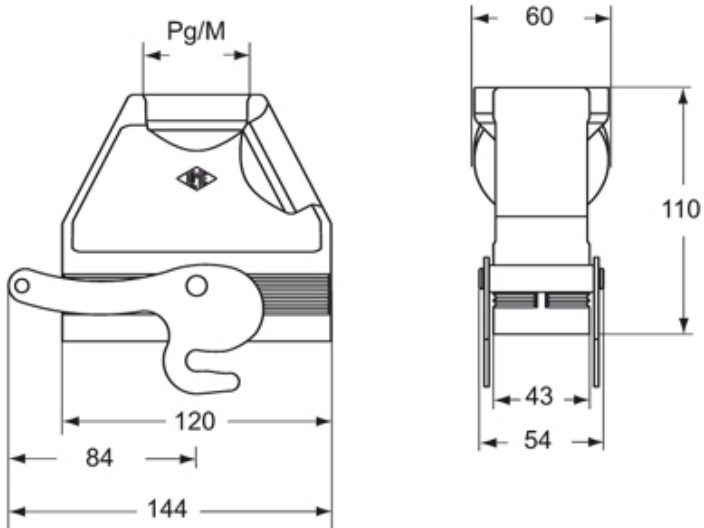

Part number

CIV 24 YX36

Hood, CENTRAL LEVER series, with 1 lever, Pg36 top cable entry, size "104.27", high construction, inclined

Product description

Product type	Hood
Series	CENTRAL LEVER
Closing type	With 1 lever
Size	Size 104.27
Cable entry	Top cable entry Pg36
Specification	High construction, inclined

Technical data

IP degree of protection IP65 / IP66 / IP69

Further technical details

Weight	421,70 g
Operating temperature range (min, max)	-40°C...+125°C

Material properties

Other materials	Lever: Stainless steel
Colour	RAL 7040 grey
RoHs conformity	Compliant
China RoHs - EFUP	E
REACH SVHC substances	No

Approvals / Standards

UL	ECBT2
cUL	ECBT8

General ordering information

EAN13 code 8015747166928

Packaging Information

Sub-packaging weight	0,42 kg
Sub-packaging description	Plastic packaging
Sub-packaging quantity	1 Pcs
Sub-packaging EAN barcode	8015747168991

Part number

CIV 24 YX36

Catalogue drawings

CIV..YX MIV..YX

Notes