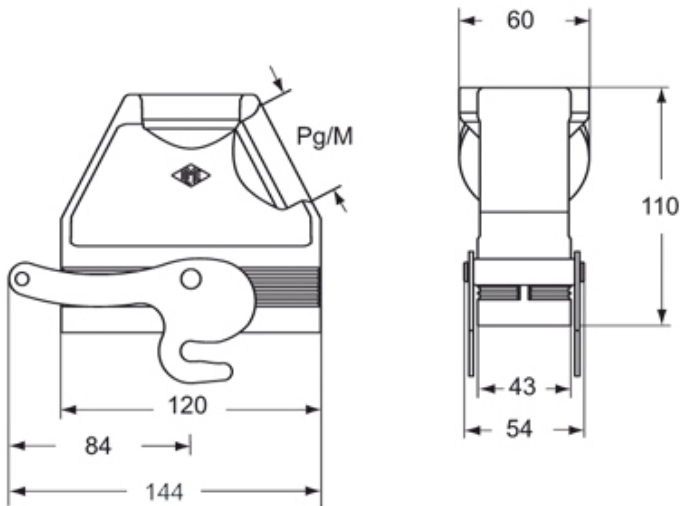

#### Further technical details

<b>Weight</b>	450,00 g
<b>Operating temperature range (min, max)</b>	-40°C...+125°C

#### Packaging Information

<b>Sub-packaging weight</b>	0,45 kg
<b>Sub-packaging description</b>	Plastic packaging
<b>Sub-packaging quantity</b>	1 Pcs
<b>Sub-packaging EAN barcode</b>	8015747168984

Part number

# CIO 24 YX36

Catalogue drawings

CIO..YX MIO..YX

Notes