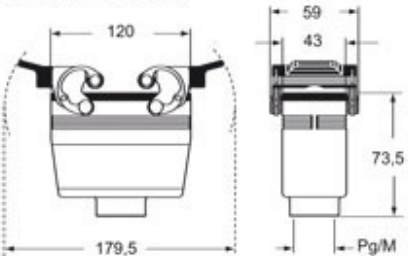

Part number

CHVW 24

Hood, W-TYPE series, with 4 pegs, Pg21 top cable entry, size "104.27"

Product description

Product type	Hood
Series	W-TYPE
Closing type	With 4 pegs
Size	Size 104.27
Cable entry	Top cable entry Pg21

Technical data

IP degree of protection IP65 / IP66 / IP69

Further technical details

Weight	182,50 g
Operating temperature range (min, max)	-40°C...+125°C

Material properties

Other materials	Gasket: FKM
Colour	RAL 9005 black
RoHs conformity	Compliant
China RoHs - EFUP	E
REACH SVHC substances	No

Part number

CHVW 24

Catalogue drawings

CHOW (CAOW) MHOW (MAOW)

CHVW (CAVW) MHVW (MAVW)

CHCW G

CHVW G MHVW G

Notes