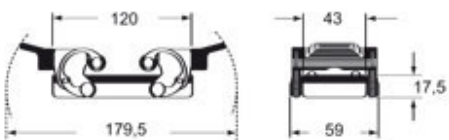

Technical data

IP degree of protection IP65 / IP66 / IP69

Further technical details

Weight	182,50 g
Operating temperature range (min, max)	-40°C...+125°C

Material properties

Other materials	Gasket: FKM
Colour	RAL 9005 black
RoHs conformity	Compliant
China RoHs - EFUP	E
REACH SVHC substances	No

Part number

CHVW 24

Catalogue drawings

CHOW (CAOW) MHOW (MAOW)

CHVW (CAVW) MHVW (MAVW)

CHCW G

CHVW G MHVW G

Notes