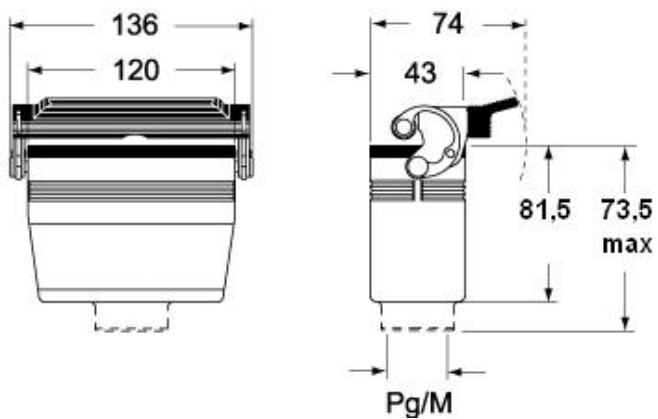

Technical data

IP degree of protection	IP65 / IP66 / IP69
--------------------------------	--------------------

Further technical details

Weight	270,00 g
Operating temperature range (min, max)	-40°C...+125°C

General ordering information

EAN13 code	8015747025737
-------------------	---------------

Packaging Information

Packaging length	260,00 mm
Packaging height	155,00 mm
Packaging width	200,00 mm
Packaging weight	2,95 kg
Packaging volume	8,06 dm ³
Packaging description	Carton box
Packaging quantity	10 Pcs
Packaging EAN code	8015747121453
Sub-packaging weight	1,48 kg
Sub-packaging description	Plastic packaging
Sub-packaging quantity	5 Pcs
Sub-packaging EAN barcode	8015747025744

Part number

CHVT 24.5 LG

Catalogue drawings

**CHO L (CAO L) - MHO L [MAO L]
CHV L [CAV L] - MHV L (MAV L)**

CHV LG (CAV LG), MHV LG (MAV LG) [MFV LG]

Notes