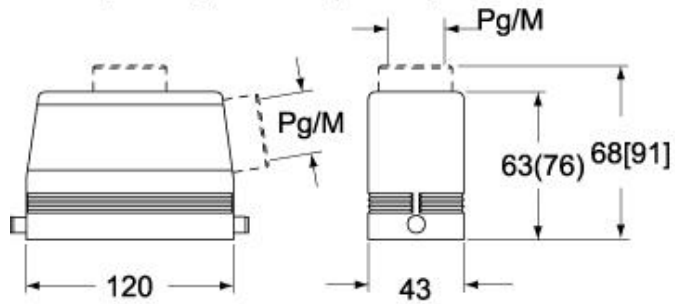

Part number

CHVT 24.5 LG

Catalogue drawings

**CHO L (CAO L) - MHO L [MAO L]
CHV L [CAV L] - MHV L (MAV L)**