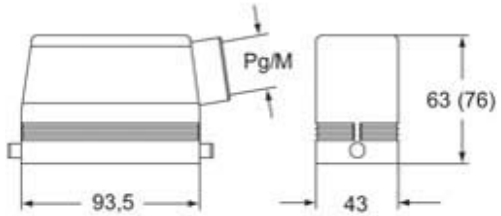

Part number

CHVT 16.5 LG

Catalogue drawings

Notes