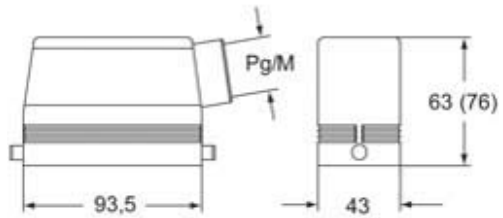

Part number

CHVT 16.5 L

Catalogue drawings

Notes