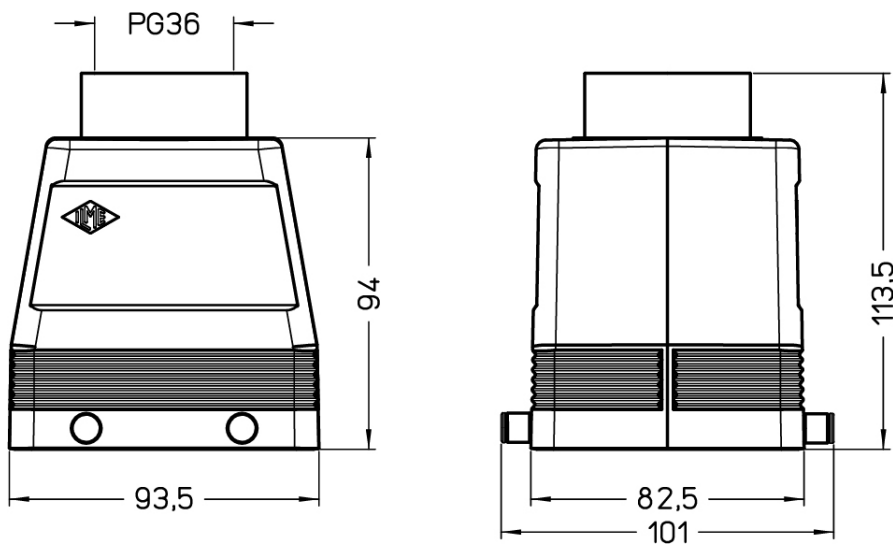

Part number

CHVE 32

Catalogue drawings

Notes