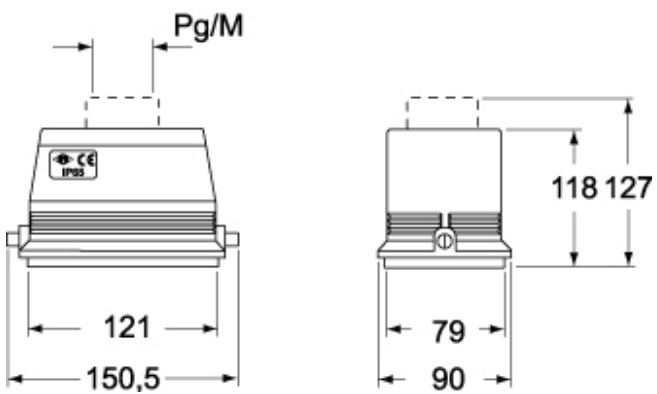

CHV L - MHV L - MFV L