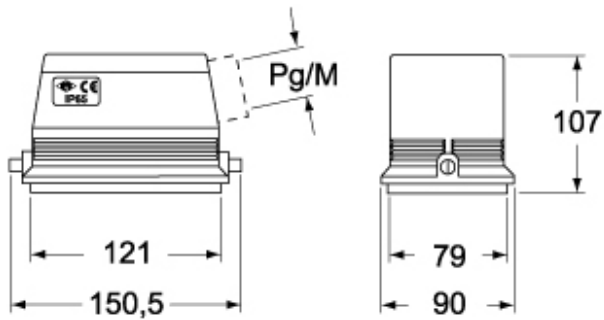

Part number

CHV 48 L

Catalogue drawings

CHO L - MHO L - MFO L