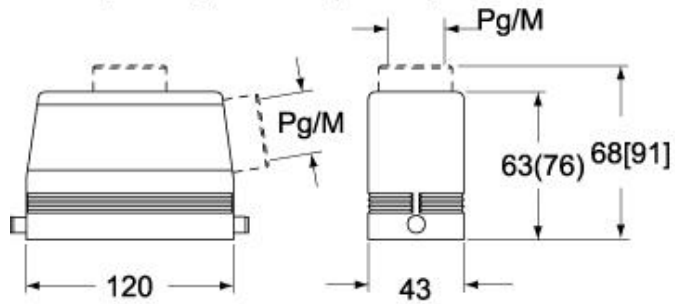

Part number

CHV 24 L

Catalogue drawings

CHO L (CAO L) - MHO L [MAO L]

CHV L [CAV L] - MHV L (MAV L)