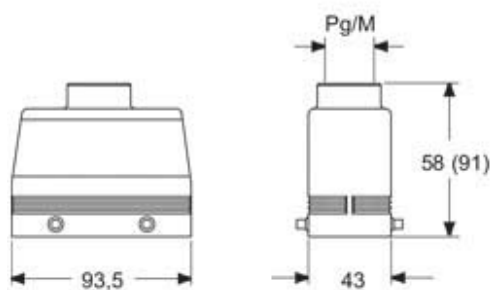

Part number
CHV 16

Catalogue drawings

Notes