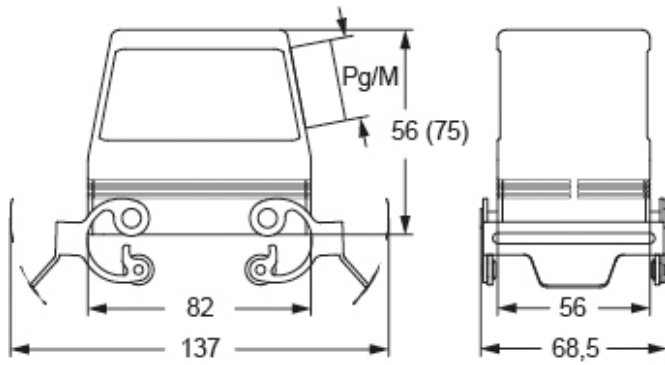

Part number

CHOX 50 X

Hood, C-TYPE series, with 2 levers, Pg21 side cable entry, size "66.40", without gasket

Product description		Material properties	
Product type	Hood	Other materials	Lever: Stainless steel, polyamide (PA)
Series	C-TYPE	Colour	RAL 7040 grey
Closing type	With 2 levers	RoHs conformity	Compliant
Size	Size "66.40"	China RoHs - EFUP	E
Cable entry	Side cable entry Pg21	REACH SVHC substances	No
Specification	Without gasket	Approvals / Standards	
Technical data		Certifications	DNV, BV
IP degree of protection	IP66 / IP69	UL	ECBT2
Further technical details		cUL	ECBT8
Operating temperature range (min, max)	-40°C...+125°C	General ordering information	
		EAN13 code	8015747276306

Part number

CHOX 50 X

Catalogue drawings

Notes