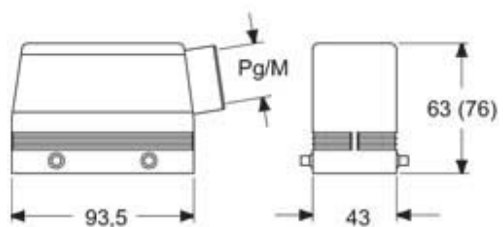

Part number

CHOT 16.4

Catalogue drawings

Notes