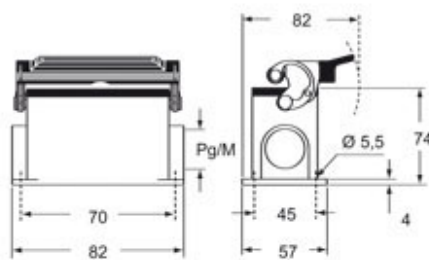

Part number

CHCW 06 L

Cover, W-TYPE series, with 2 pegs, size "44.27", with eyelet

Product description

Product type	Cover
Series	W-TYPE
Closing type	With 2 pegs
Size	Size 44.27
Specification	With eyelet

Technical data

IP degree of protection	IP65
--------------------------------	------

Further technical details

Weight	46,00 g
Operating temperature range (min, max)	-40°C...+125°C

Material properties

Main material	Aluminium die-cast
Other materials	Gasket: FKM
Colour	RAL 9005 black
RoHs conformity	Compliant
China RoHs - EFUP	E
REACH SVHC substances	No

Approvals / Standards

Certifications	DNV, BV
UL	ECBT2
cUL	ECBT8

General ordering information

EAN13 code	8015747016834
eCl@ss 8.1	27440208
ETIM 7.0	EC002314

Packaging Information

Packaging length	220,00 mm
Packaging height	130,00 mm
Packaging width	240,00 mm
Packaging weight	1,10 kg
Packaging volume	6,86 dm ³
Packaging description	Carton box
Packaging quantity	20 Pcs
Packaging EAN code	8015747191227
Sub-packaging weight	0,06 kg
Sub-packaging description	Plastic bag
Sub-packaging quantity	1 Pcs
Sub-packaging EAN barcode	8015747191234

Part number

CHCW 06 L

Catalogue drawings

CHIW L

CAPW L MAPW L

CHCW L

Notes