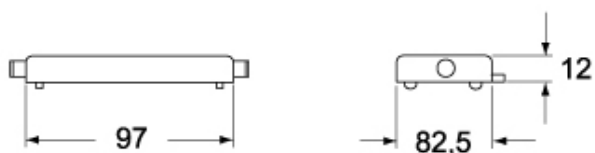

IP degree of protection	IP65
--------------------------------	------

Further technical details

Weight	104,00 g
Operating temperature range (min, max)	-40°C...+125°C

Material properties

Main material	Aluminium die-cast
Colour	RAL 7040 grey
RoHs conformity	Compliant
China RoHs - EFUP	E
REACH SVHC substances	No

Approvals / Standards

Certifications	DNV, BV
UL	ECBT2
cUL	ECBT8

General ordering information

EAN13 code	8015747016582
eCl@ss 8.1	27440208
ETIM 7.0	EC002314

Packaging Information

Packaging length	220,00 mm
Packaging height	130,00 mm
Packaging width	240,00 mm
Packaging weight	2,39 kg
Packaging volume	6,86 dm ³
Packaging description	Carton box
Packaging quantity	20 Pcs
Packaging EAN code	8015747194976
Sub-packaging weight	0,12 kg
Sub-packaging description	Plastic bag
Sub-packaging quantity	1 Pcs
Sub-packaging EAN barcode	8015747016599

Part number

CHC 32 L

Catalogue drawings

CHC

CHC L

CHC G

CHC LG

Notes