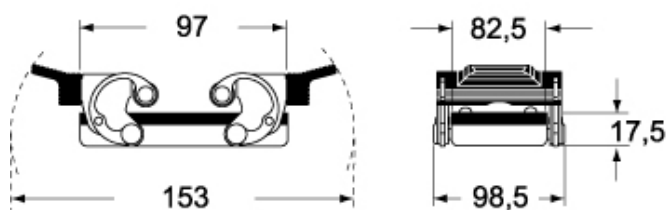

Part number

CHC 32 L

Cover,C-TYPE series, with 2 pegs, size "77.62", with eyelet

Product description

Product type	Cover
Series	C-TYPE
Closing type	With 2 pegs
Size	Size 77.62
Specification	With eyelet

Technical data

IP degree of protection	IP65
--------------------------------	------

Further technical details

Weight	104,00 g
Operating temperature range (min, max)	-40°C...+125°C

Material properties

Main material	Aluminium die-cast
Colour	RAL 7040 grey
RoHs conformity	Compliant
China RoHs - EFUP	E
REACH SVHC substances	No

Approvals / Standards

Certifications	DNV, BV
UL	ECBT2
cUL	ECBT8

General ordering information

EAN13 code	8015747016582
eCl@ss 8.1	27440208
ETIM 7.0	EC002314

Packaging Information

Packaging length	220,00 mm
Packaging height	130,00 mm
Packaging width	240,00 mm
Packaging weight	2,39 kg
Packaging volume	6,86 dm ³
Packaging description	Carton box
Packaging quantity	20 Pcs
Packaging EAN code	8015747194976
Sub-packaging weight	0,12 kg
Sub-packaging description	Plastic bag
Sub-packaging quantity	1 Pcs
Sub-packaging EAN barcode	8015747016599

Part number

CHC 32 L

Catalogue drawings

CHC

CHC L

CHC G

CHC LG

Notes