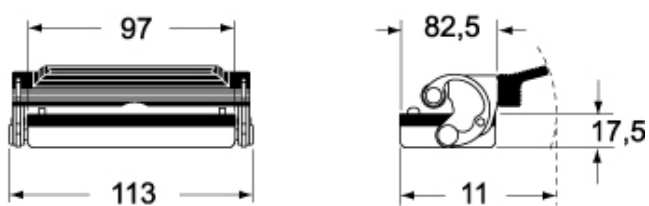

Part number

CHC 32 L

Cover,C-TYPE series, with 2 pegs, size "77.62", with eyelet

Product description

Product type	Cover
Series	C-TYPE
Closing type	With 2 pegs
Size	Size 77.62
Specification	With eyelet

Technical data

IP degree of protection	IP65
--------------------------------	------

Further technical details

Weight	104,00 g
Operating temperature range (min, max)	-40°C...+125°C

Material properties

Main material	Aluminium die-cast
Colour	RAL 7040 grey
RoHs conformity	Compliant
China RoHs - EFUP	E
REACH SVHC substances	No

Approvals / Standards

Certifications	DNV, BV
UL	ECBT2
cUL	ECBT8

General ordering information

EAN13 code	8015747016582
eCl@ss 8.1	27440208
ETIM 7.0	EC002314

Packaging Information

Packaging length	220,00 mm
Packaging height	130,00 mm
Packaging width	240,00 mm
Packaging weight	2,39 kg
Packaging volume	6,86 dm ³
Packaging description	Carton box
Packaging quantity	20 Pcs
Packaging EAN code	8015747194976
Sub-packaging weight	0,12 kg
Sub-packaging description	Plastic bag
Sub-packaging quantity	1 Pcs
Sub-packaging EAN barcode	8015747016599

Part number

CHC 32 L

Catalogue drawings

CHC

CHC L

CHC G

CHC LG

Notes