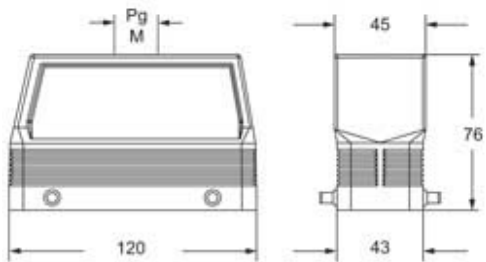

Part number

CFV 24.21

Catalogue drawings

Notes