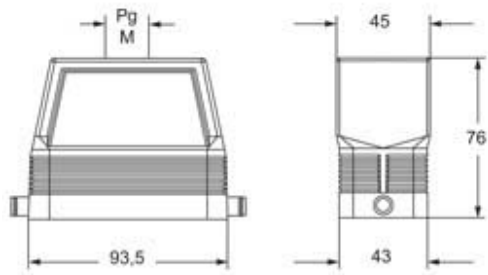

Part number

CFV 16 L21

Catalogue drawings

Notes