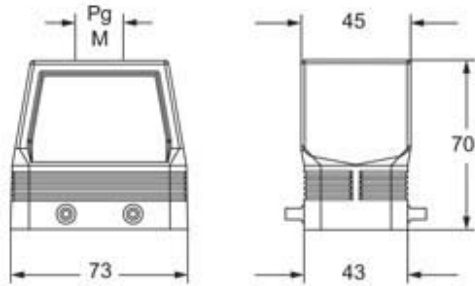

Part number

CFV 10.21

Hood, C-TYPE series, with 4 pegs, Pg21 top cable entry without adapter, size "57.27", high construction

Product description		Material properties	
Product type	Hood	Colour	RAL 7040 grey
Series	C-TYPE	RoHs conformity	Compliant
Closing type	With 4 pegs	China RoHs - EFUP	E
Size	Size 57.27	REACH SVHC substances	No
Cable entry	Top cable entry Pg21	Approvals / Standards	
Specification	High construction	Certifications	DNV, BV
Technical data		UL	ECBT2
IP degree of protection	IP65 / IP66 / IP69	cUL	ECBT8
Further technical details		General ordering information	
Weight	171,00 g	EAN13 code	8015747218481
Operating temperature range (min, max)	-40°C...+125°C	Packaging Information	
		Packaging length	255,00 mm
		Packaging height	150,00 mm
		Packaging width	180,00 mm
		Packaging weight	1,91 kg
		Packaging volume	6,89 dm ³
		Packaging description	Carton box
		Packaging quantity	10 Pcs
		Packaging EAN code	8015747272599
		Sub-packaging weight	0,96 kg
		Sub-packaging description	Plastic packaging
		Sub-packaging quantity	5 Pcs
		Sub-packaging EAN barcode	8015747272605

Part number

CFV 10.21

Catalogue drawings

Notes