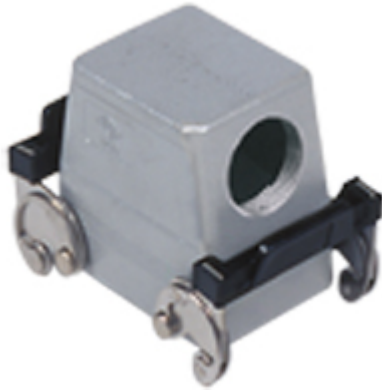

Part number

CFO 50 X29

Hood, C-TYPE series, with 2 levers, Pg29 side cable entry without adapter, size "66.40", high construction, without gasket

Product description

Product type	Hood
Series	C-TYPE
Closing type	With 2 levers
Size	Size "66.40"
Cable entry	Side cable entry Pg29
Specification	High construction, without gasket

Technical data

IP degree of protection IP65 / IP66 / IP69

Further technical details

Operating temperature range (min, max) -40°C...+125°C

Material properties

Other materials	Lever: Stainless steel, polyamide (PA)
Colour	RAL 7040 grey
RoHs conformity	Compliant
China RoHs - EFUP	E
REACH SVHC substances	No