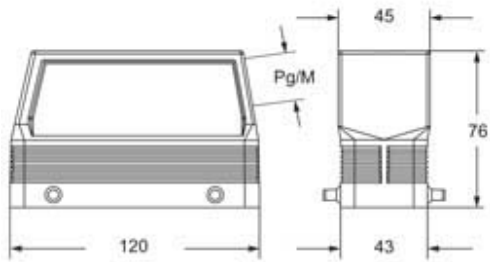

Part number

CFO 24.21

Catalogue drawings

Notes