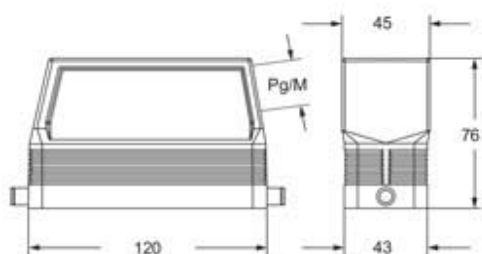

Part number

CFO 24 L21

Catalogue drawings

Notes