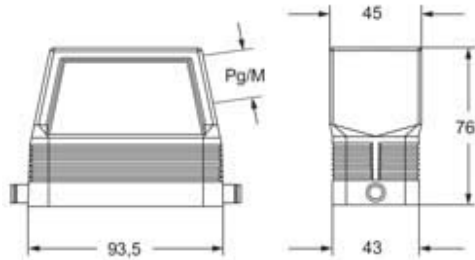

Part number

CFO 16 L21

Catalogue drawings

Notes