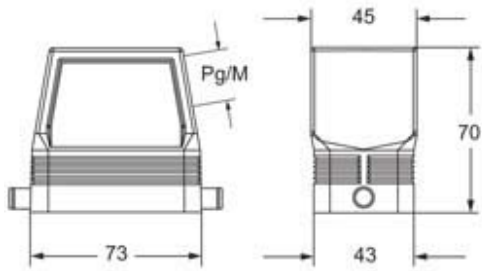

Part number

CFO 10 L21

Catalogue drawings

Notes