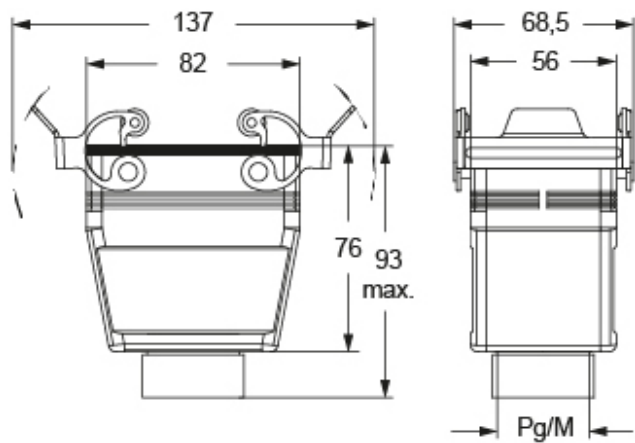

Part number

CAVX 50 G29

Hood, C-TYPE series, with 2 levers, Pg29 top cable entry, size "66.40", high construction

Product description

Product type	Hood
Series	C-TYPE
Closing type	With 2 levers
Size	Size "66.40"
Cable entry	Top cable entry Pg29
Specification	High construction

General ordering information

EAN13 code	8015747276252
-------------------	---------------

Part number

CAVX 50 G29

Catalogue drawings

Notes