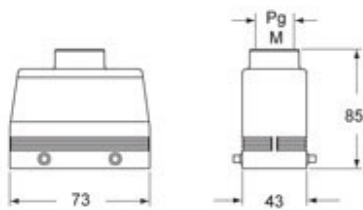

Part number

CAVW 10.21

Catalogue drawings

CAVW MAVW

Notes