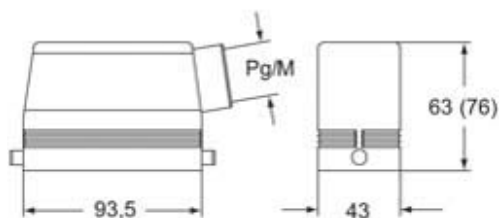

Part number

CAVT 16.6 L

Catalogue drawings

Notes