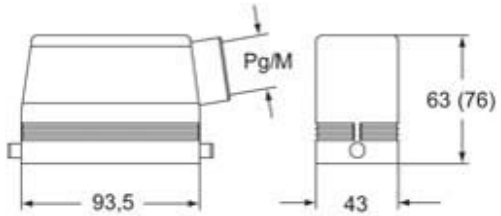

Part number

CAVT 16.5 L

Hood, C-TYPE series, with 2 pegs, 3/4" NPT top cable entry, size "77.27", high construction

Product description		Material properties	
Product type	Hood	Colour	RAL 7040 grey
Series	C-TYPE	RoHs conformity	Compliant
Closing type	With 2 pegs	China RoHs - EFUP	E
Size	Size 77.27	REACH SVHC substances	No
Cable entry	Top cable entry 3/4" NPT	Approvals / Standards	
Specification	High construction	Certifications	DNV, BV
Technical data		UL	ECBT2
IP degree of protection	IP65 / IP66 / IP69	cUL	ECBT8
Further technical details		General ordering information	
Weight	215,00 g	EAN13 code	8015747010634
Operating temperature range (min, max)	-40°C...+125°C	Packaging Information	
		Packaging length	220,00 mm
		Packaging height	130,00 mm
		Packaging width	240,00 mm
		Packaging weight	2,31 kg
		Packaging volume	6,86 dm ³
		Packaging description	Carton box
		Packaging quantity	10 Pcs
		Packaging EAN code	8015747238816
		Sub-packaging weight	1,16 kg
		Sub-packaging description	Plastic packaging
		Sub-packaging quantity	5 Pcs
		Sub-packaging EAN barcode	8015747010641

Part number

CAVT 16.5 L

Catalogue drawings

Notes