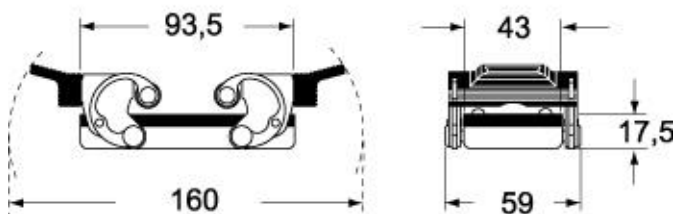

Part number

CAVR 16.21

Catalogue drawings

CHOR (CAOR) - MHOR (MAOR)

CHVR (CAVR) - MHVR (MAVR)

CHCR G

Notes