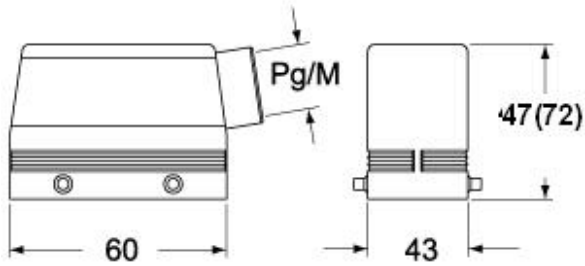

Part number

CAVR 06 L21

Catalogue drawings

CHOW (CAOW) - MHOW (MAOW)