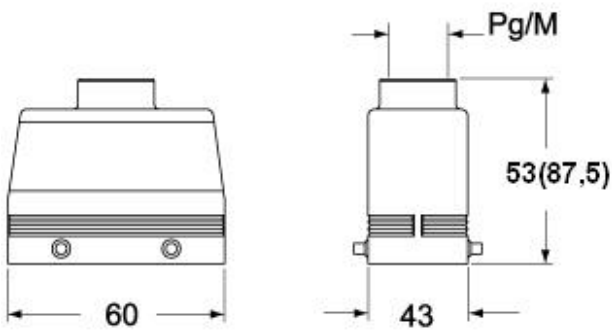

Part number

CAVR 06 L21

Catalogue drawings

CHOW (CAOW) - MHOW (MAOW)

CAVW - MAVW

CZCR LG

Notes