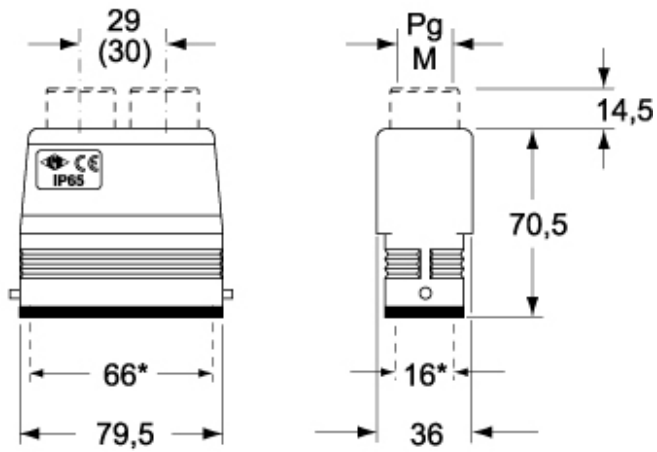

Part number

CAV 24.229

Catalogue drawings

CZAV L2 - (MZAV L2) - [MZFV L2]