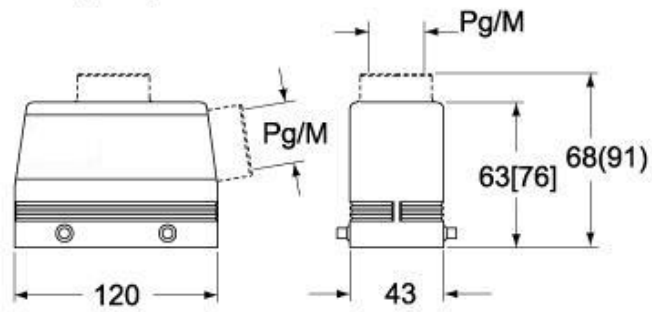

Part number

CAV 24.21

Catalogue drawings

**CHO [CAO] CHV (CAV) - MHO [MAO]
MHV (MAV)**