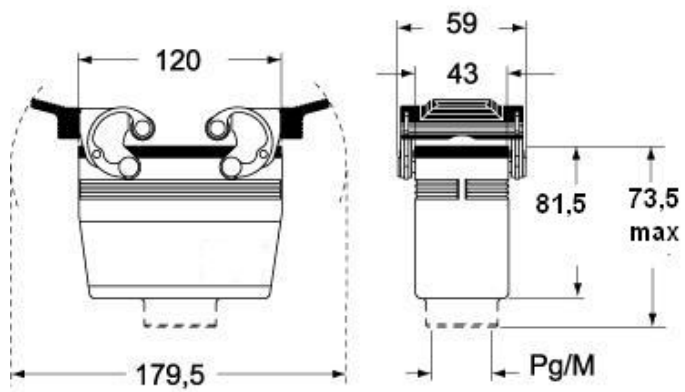

CHV G (CAV G) - MHV G (MAV G) - [MFV G]