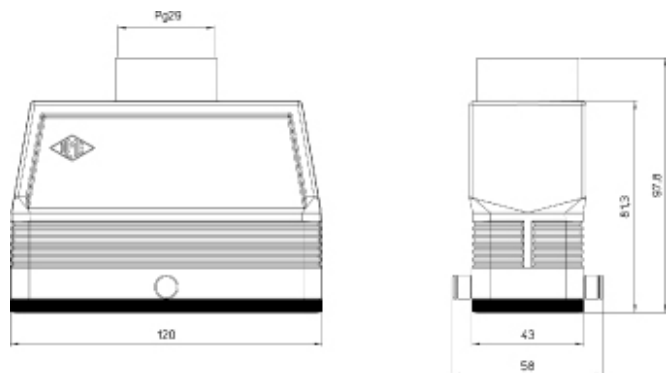

Part number

CAV 24 GYC29

Catalogue drawings

Notes