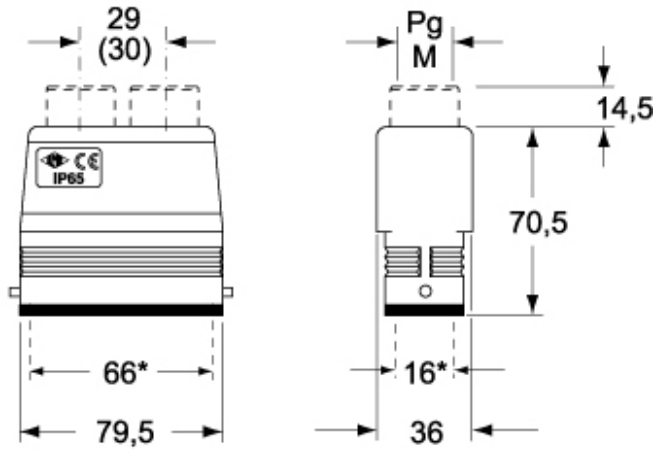

Part number

CAV 16.221

Catalogue drawings

CZAV L2 - (MZAV L2) - [MZFV L2]