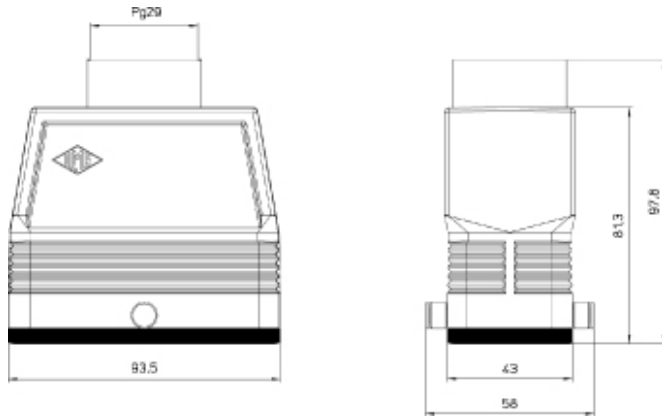

Part number

CAV 16 GYC29

Catalogue drawings

Notes