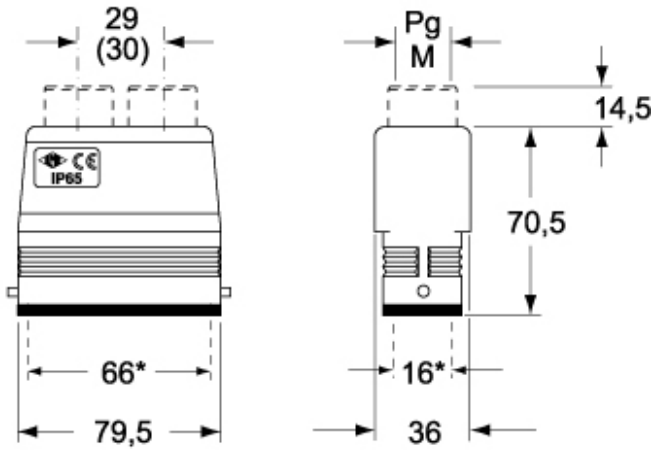

Part number

CAV 10.213

Catalogue drawings

CZAV L2 - (MZAV L2) - [MZFV L2]