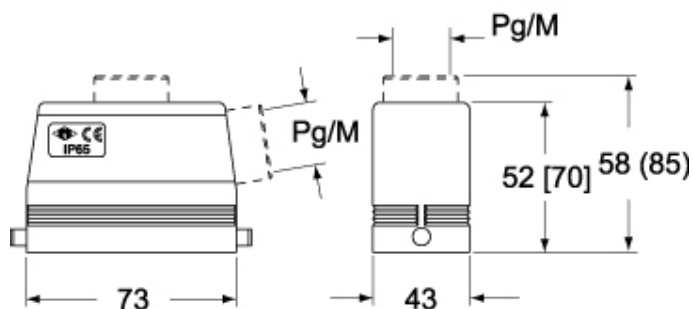

Part number

CAV 10 L21

Catalogue drawings

CHO L (CAO) MHO L [MAO L]
CHV L [CAV L] MHV L (MAV L)