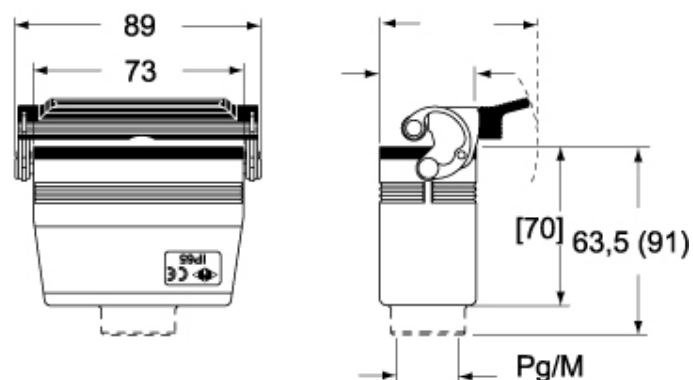

Technical data

IP degree of protection	IP65 / IP66 / IP69
--------------------------------	--------------------

Further technical details

Weight	192,00 g
Operating temperature range (min, max)	-40°C...+125°C

EAN13 code	8015747009256
-------------------	---------------

Packaging Information

Packaging length	220,00 mm
Packaging height	130,00 mm
Packaging width	240,00 mm
Packaging weight	1,92 kg
Packaging volume	6,86 dm ³
Packaging description	Carton box
Packaging quantity	10 Pcs
Packaging EAN code	8015747225991
Sub-packaging weight	0,96 kg
Sub-packaging description	Plastic packaging
Sub-packaging quantity	5 Pcs
Sub-packaging EAN barcode	8015747009263

Part number

CAV 10 L21

Catalogue drawings

CHO L (CAO) MHO L [MAO L]
CHV L [CAV L] MHV L (MAV L)

CHV L (CAV LG), MHV LG (MAV LG) [MFV LG]

Notes