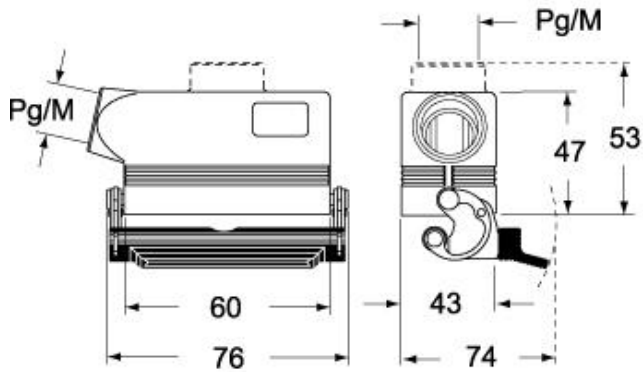

Part number

CAV 06 LG21

Catalogue drawings

CHO LX CHV LX - MHO LX MHV LX