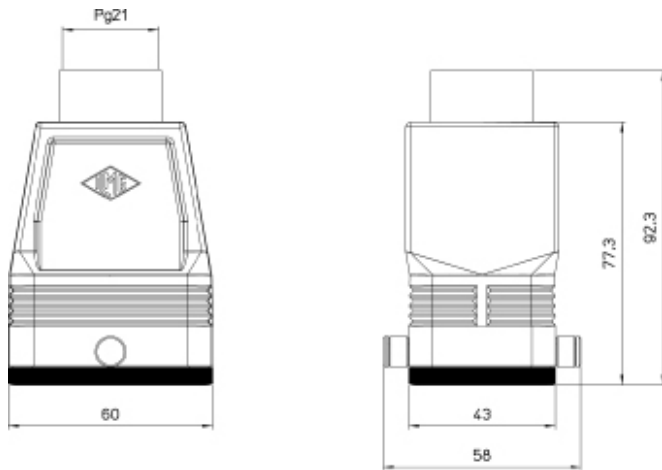

Technical data

IP degree of protection	IP65
--------------------------------	------

Further technical details

Operating temperature range (min, max)	-40°C...+125°C
---	----------------

Material properties

Packaging Information

Sub-packaging description	Plastic packaging
Sub-packaging quantity	5 Pcs
Sub-packaging EAN barcode	8015747293785

Part number

CAV 06 GYC21

Catalogue drawings

Notes