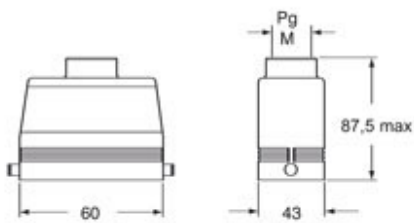

Technical data

IP degree of protection IP65 / IP66 / IP69

Further technical details

Weight	187,00 g
Operating temperature range (min, max)	-40°C...+125°C

Material properties

Other materials	Gasket: FKM
Colour	RAL 9005 black
RoHs conformity	Compliant with exemption 6(c): copper alloy containing up to 4% lead by weight
China RoHs - EFUP	50
REACH SVHC substances	Yes Lead
SCIP number	15deaf78-e939-4401-a0b0-e2228ca32a03

Part number

CAOW 06 L21

Catalogue drawings

CAOW L MAOW L

CAVW L MAVW L

CHCW LG

CAVW LG MAVW LG

Notes