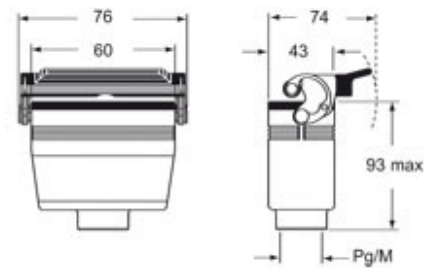

Part number

CAOW 06 L21

Hood, W-TYPE series, with 2 pegs, Pg21 side cable entry, size "44.27", high construction

Product description

Product type	Hood
Series	W-TYPE
Closing type	With 2 pegs
Size	Size 44.27
Cable entry	Side cable entry with adapter Pg21
Specification	High construction

Technical data

IP degree of protection IP65 / IP66 / IP69

Further technical details

Weight	187,00 g
Operating temperature range (min, max)	-40°C...+125°C

Material properties

Other materials	Gasket: FKM
Colour	RAL 9005 black
RoHs conformity	Compliant with exemption 6(c): copper alloy containing up to 4% lead by weight
China RoHs - EFUP	50
REACH SVHC substances	Yes Lead
SCIP number	15deaf78-e939-4401-a0b0-e2228ca32a03

Part number

CAOW 06 L21

Catalogue drawings

CAOW L MAOW L

CAVW L MAVW L

CHCW LG

CAVW LG MAVW LG

Notes