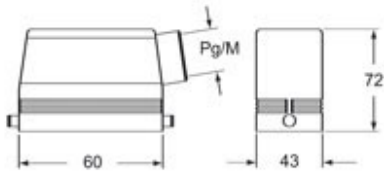

Catalogue drawings

CAOW L MAOW L