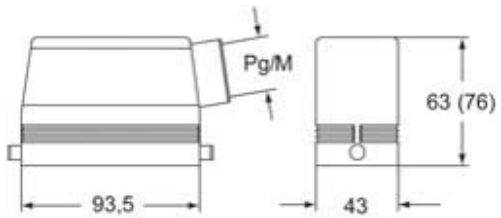

Part number

CAOT 16.6 L

Catalogue drawings

Notes