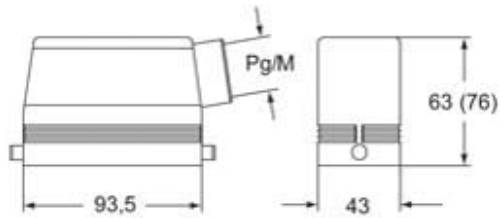

Part number

CAO 16 L21

Catalogue drawings

Notes